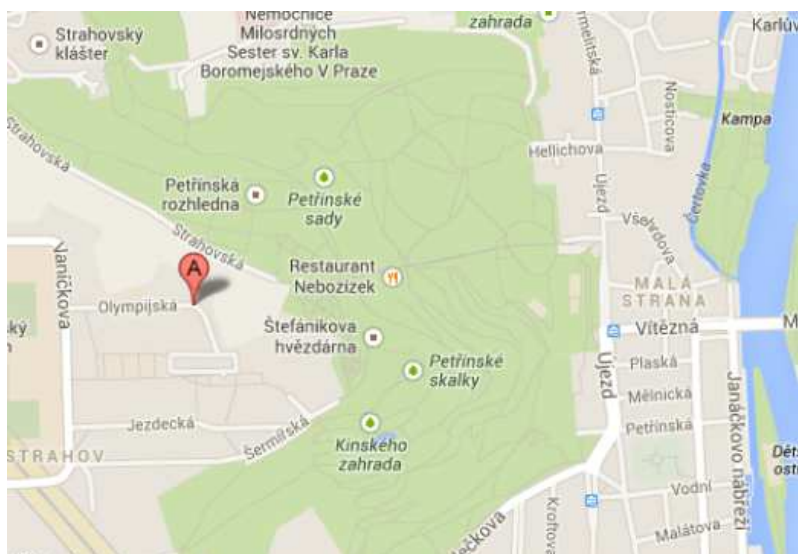

Please when you want to register send me e-mail to: bitik1984@gmail.com for further information and payment method

We would like to thank the following organizations for sponsorship:

www.siliconhill.cz, www.paluba.cz

Silicon Hill

<http://www.siliconhill.cz>